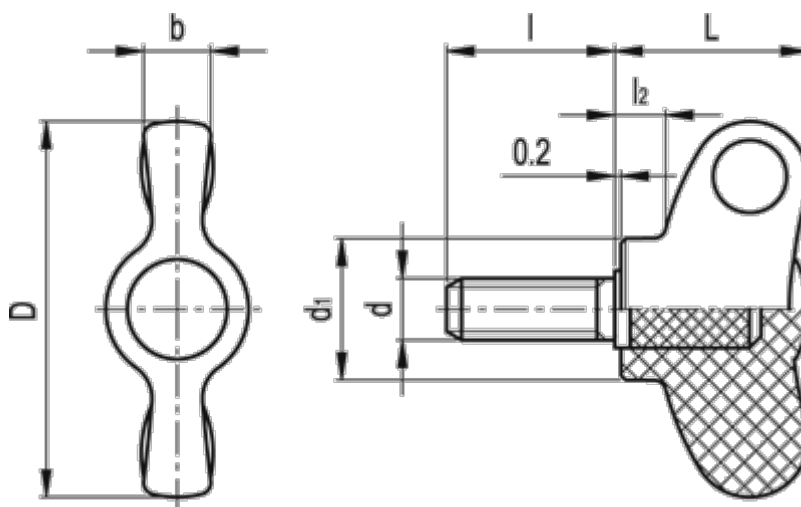

Article number: 2302008665
Description: E+G Wing nut
CWN.40 p-M8x30

Measures

b	= 6.5
D	= 40
d1	= 13.5
d 6g	= M8
G	= 20
l	= 30
L	= 21.0
l2	= 4.5